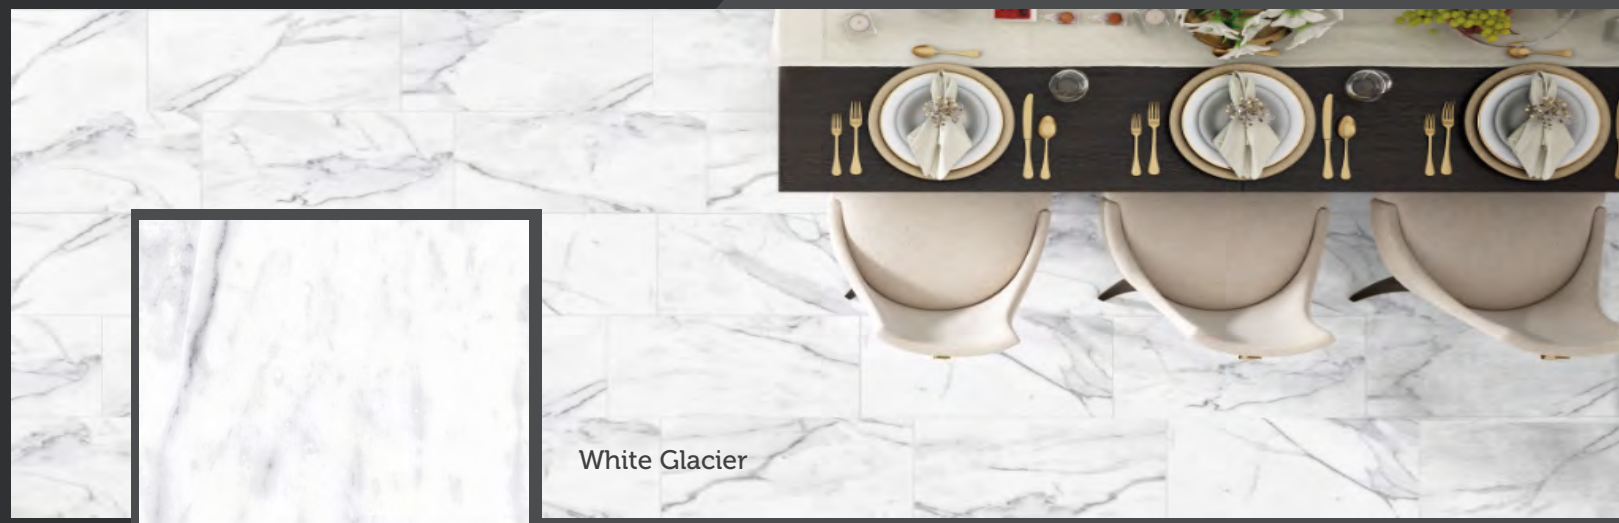

White Glacier

White Glacier is a glazed ceramic tile that recreates the timeless look of natural statuary marble. This one color series has three sizes that are suitable for floor and wall.

White Glacier

White Glacier

White Glacier

Type

Glazed Ceramic

Place of origin

Mexico

Shade variation

V2