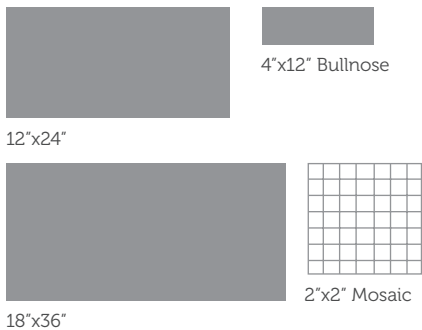

*Sizes Available in both Matte and Polished

Size	UOM	CTN/SF	PLT/SF	CTN/LBS	PLT/LBS
12"x24"*	SF	15.49	495.68	59.95	1918.28
18"x36"*	SF	13.04		56.85	
4"x12" Bullnose	EA	15		18	
2"x2" Mosaic	EA	10		38.7	