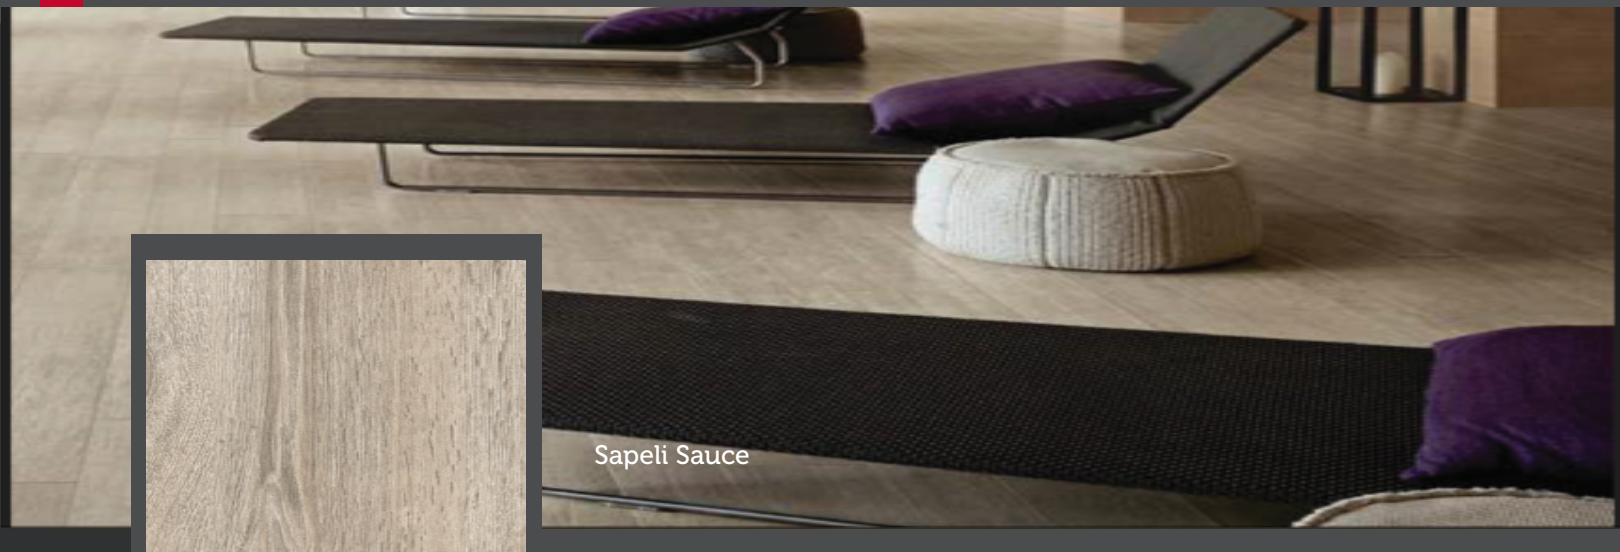

Sapeli

With classic wood grain visuals and a smooth surface, Sapeli is the perfect choice for spaces that need the durability of tile without sacrificing the style and charm of a wood look.

Sapeli 

Sapeli Sauce

Sapeli

Type

Red Body Ceramic

Place of origin

Mexico

Shade variation

V2

Water absorption