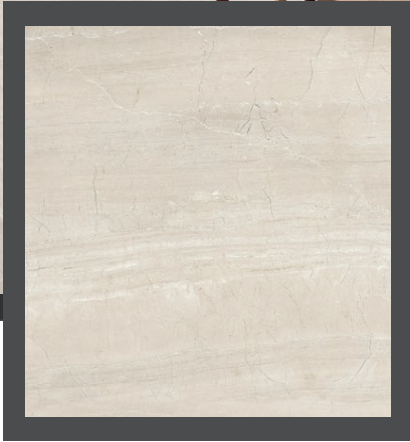

Neopolis

The Neopolis tile series was created with the structures of ancient Greece in mind – the timeworn marble aesthetic lends a warmth and sophistication to any space. The realistic marble quality of these tiles is evident in the weathered striations, which combined with a moderate level of color variation, infuse this collection with stunning natural beauty. Neopolis brings a clean, bold and elegant aesthetic to any design space.

Neopolis Moka

Neopolis Bianco

Neopolis

Type

Glazed Porcelain

Place of origin

USA

Shade variation