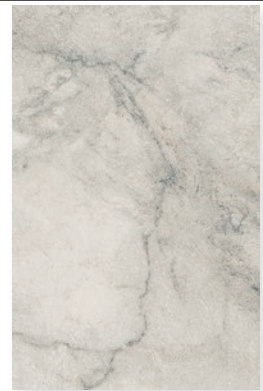

CALACATTA VAGLI (SPECIAL ORDER)