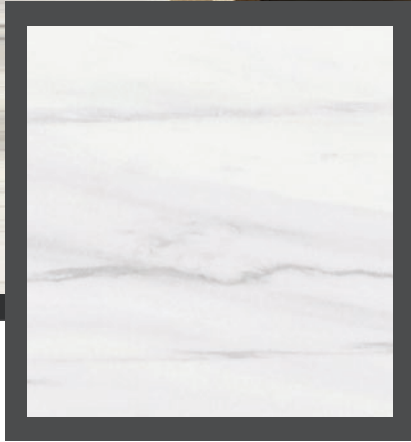

Nature

The Nature tile series is inspired by Bianco Statuario, one of the most precious, and now rare, Italian marbles to be found in the Carrara area. Originally known for its use in creating sculptures, attractive tables and paving historic Italian buildings, today the white marble essence is one of the major trends loved by interior designers worldwide. With veins that migrate from gray to black, on a bright white background, and available in four different sizes, Nature generates a classic, sophisticated and contemporary atmosphere in the eternal material of precious porcelain stoneware.

Nature Statuario Bianco

Nature Dolomite

Nature

Type

Glazed Porcelain

Place of origin

USA

Shade variation