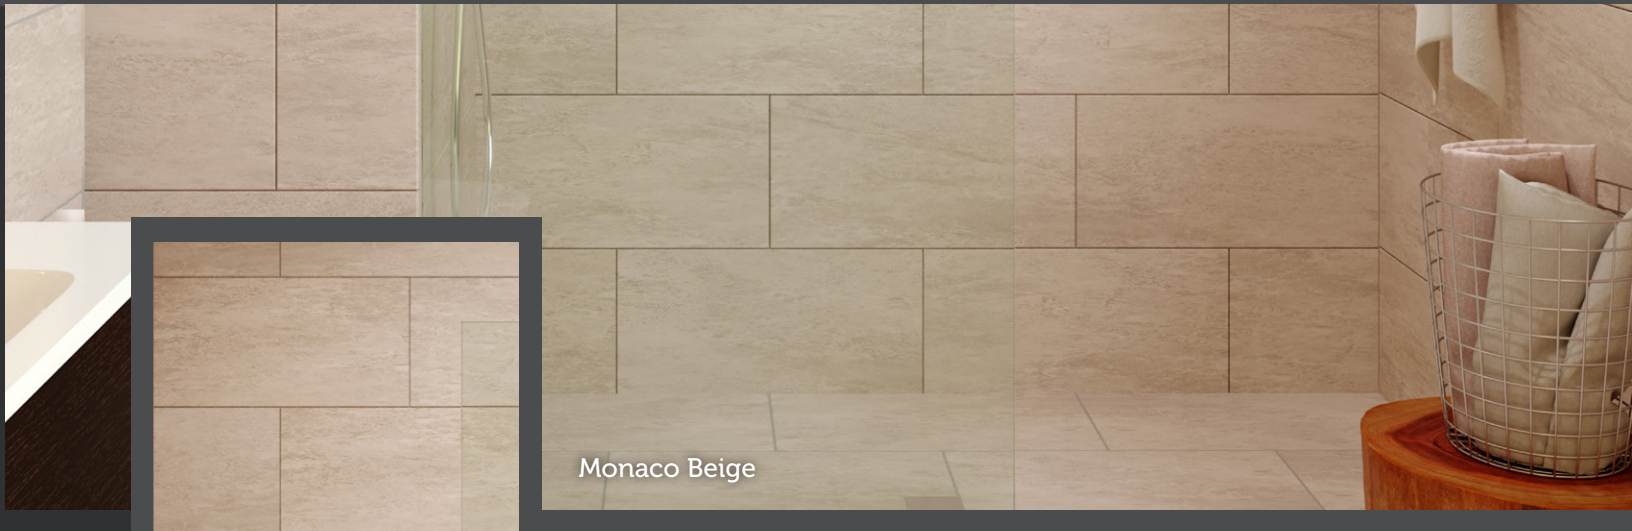

Monaco

Featuring distinct shades and tones that create a contemporary appeal, the Monaco collection is suitable for a wide range of floor and wall applications. This stone look tile is a versatile and subdued counterpoint to any room's style.

Monaco Beige

Monaco Beige

Monaco

Type

Body Ink Jet Ceramic

Place of origin

Mexico

Shade variation