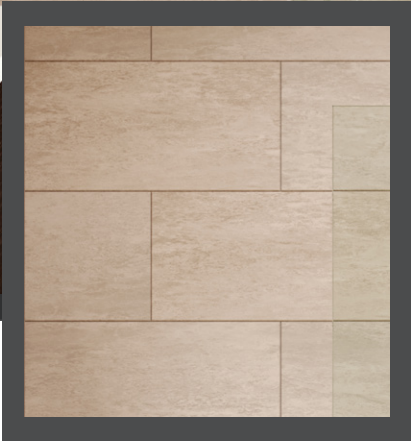

Monaco

Featuring distinct shades and tones that create a contemporary appeal, the Monaco collection is suitable for a wide range of floor and wall applications. This stone look tile is a versatile and subdued counterpoint to any room's style.

Monaco Beige

Monaco Beige

Monaco

Type

Body Ink Jet Ceramic

Place of origin

Mexico

Shade variation