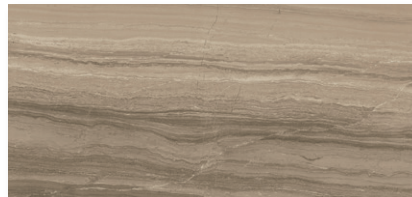

Highland

Type
Porcelain

Place of origin
USA

Shade variation
V2

Water absorption
≤ 0.1%

DCOF
≥ 0.42

Frost Resistant
YES

PEI
IV

MOHS
7

Usage
Residential/Commercial

BEIGE

*12"x24" is available in Honed and Polished

Size	UOM	CTN/SF	PLT/SF	CTN/LBS	PLT/LBS
18"x36"	SF	22.19	399.42	80.55	1450
9"x36"	SF	11.1	355.2	39.41	1261
12"x24" *	SF	15.75	504	56.07	1799.3
4"x36" Bullnose	EA	16		32	
4"x24" Bullnose	EA	16		32	
6"x12" Cove Base	EA	8		13.6	
2"x2" Mosaic	EA	5		17.75	
12"x12" Herringbone Mosaic	EA	5		17.75	

The best thing to have around your house.