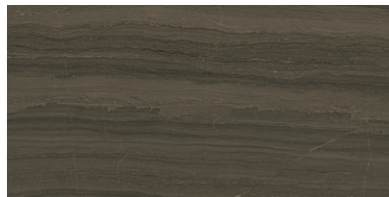

MOHS  
7

Usage  
Residential/Commercial

BEIGE

BLACK

COCOA

DARK GREIGE

GREIGE

WHITE

\*12"x24" is available in Honed and Polished

Size	UOM	CTN/SF	PLT/SF	CTN/LBS	PLT/LBS
18"x36"	SF	22.19	399.42	80.55	1450
9"x36"	SF	11.1	355.2	39.41	1261
12"x24" *	SF	15.75	504	56.07	1799.3
4"x36" Bullnose	EA	16		32	
4"x24" Bullnose	EA	16		32	
6"x12" Cove Base	EA	8		13.6	
2"x2" Mosaic	EA	5		17.75	
12"x12" Herringbone Mosaic	EA	5		17.75	