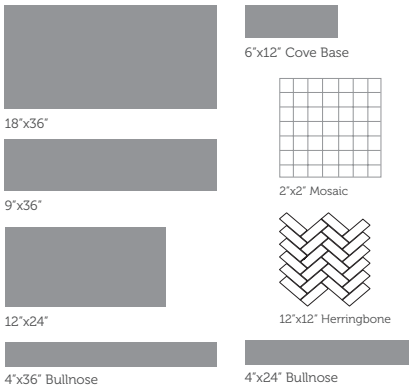

\*12"x24" is available in Honed and Polished

Size	UOM	CTN/SF	PLT/SF	CTN/LBS	PLT/LBS
18"x36"	SF	22.19	399.42	80.55	1450
9"x36"	SF	11.1	355.2	39.41	1261
12"x24" *	SF	15.75	504	56.07	1799.3
4"x36" Bullnose	EA	16		32	
4"x24" Bullnose	EA	16		32	
6"x12" Cove Base	EA	8		13.6	
2"x2" Mosaic	EA	5		17.75	
12"x12" Herringbone Mosaic	EA	5		17.75	