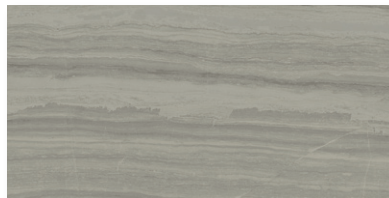

Highland

Type
Porcelain

Place of origin
USA

Shade variation
V2

Water absorption
≤ 0.1%

DCOF
≥ 0.42

Frost Resistant
YES

PEI
IV

MOHS
7

Usage
Residential/Commercial

GREIGE

*12"x24" is available in Honed and Polished

Size	UOM	CTN/SF	PLT/SF	CTN/LBS	PLT/LBS
18"x36"	SF	22.19	399.42	80.55	1450
9"x36"	SF	11.1	355.2	39.41	1261
12"x24" *	SF	15.75	504	56.07	1799.3
4"x36" Bullnose	EA	16		32	
4"x24" Bullnose	EA	16		32	
6"x12" Cove Base	EA	8		13.6	
2"x2" Mosaic	EA	5		17.75	
12"x12" Herringbone Mosaic	EA	5		17.75	

The best thing to have around your house.