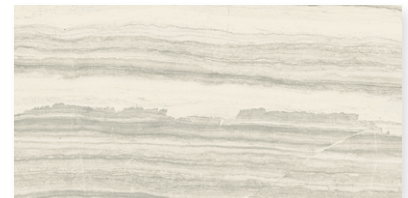

WHITE

*12"x24" is available in Honed and Polished

Size	UOM	CTN/SF	PLT/SF	CTN/LBS	PLT/LBS
18"x36"	SF	22.19	399.42	80.55	1450
9"x36"	SF	11.1	355.2	39.41	1261
12"x24" *	SF	15.75	504	56.07	1799.3
4"x36" Bullnose	EA	16		32	
4"x24" Bullnose	EA	16		32	
6"x12" Cove Base	EA	8		13.6	
2"x2" Mosaic	EA	5		17.75	
12"x12" Herringbone Mosaic	EA	5		17.75