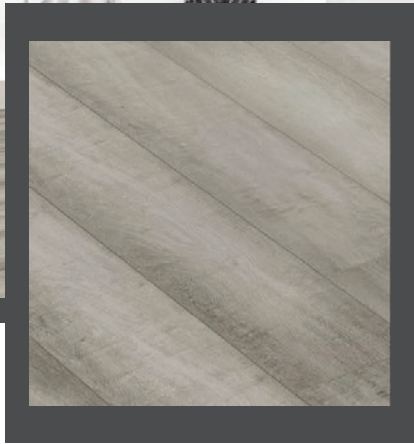

Heritage Vintage Gallery

Heritage Vintage Gallery has the latest technology, with beautiful refreshing colors. Heritage Vintage Gallery is ideal for creating the perfect aesthetic within your next interior design project. An attached pad for ease of installation and new Rigid SPC waterproof technology, result in the perfect solution to any flooring project.

HERITAGE
COLLECTION

Luxury Vinyl Floors

Heritage Vintage Gallery French Press

Heritage Vintage Gallery Latte

HERITAGE
COLLECTION
Luxury Vinyl Floors

Heritage Vintage Gallery

Installation

Drop Lock Clicking System (Floating Floor)

Product Category

Rigid SPC Luxury Vinyl Plank

Description

Waterproof

Overall Thickness

70 mm (with 1.5 mm attached pad)

Wear Layer Thickness

28 Mil