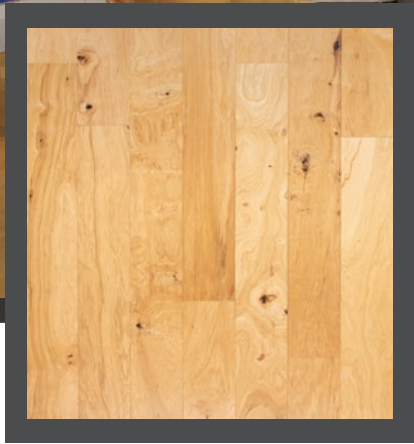

Heritage Seasons Spring

HERITAGE
COLLECTION

Fine Wood Floors

Heritage Seasons

Construction

Engineered Wood

Species

Hickory

Description

Light Hand Scraped & Hand Stained

Wear Layer

1.5 MM

Finish

15% Gloss & Urethane Wear Layer with Aluminum Oxide

Installation

Float, Glue, Nail

Trim

Reducer, Threshold, T-Mold

Warranty

25 Year Residential Finish
Lifetime Residential Structural