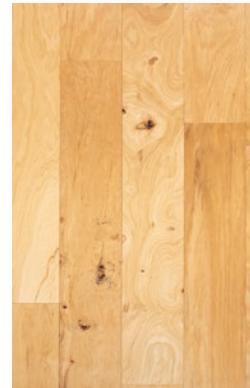

SPRING

SUMMER

WINTER

HERITAGE COLLECTION

Fine Wood Floors

Size	UOM	CTN/SF	PLT/SF	CTN/LBS	PLT/LBS
6.5" x 3/8" RL (Up to 82.25" Long)	SF	37.13	1782.24	45	