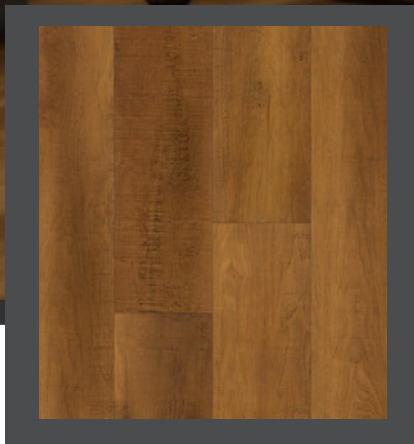

Heritage Hall Pub House

HERITAGE
COLLECTION
Luxury Vinyl Floors

Heritage Hall

Installation

Drop Lock Clicking System (Floating Floor)

Product Category

SPC Luxury Vinyl Plank

Description

Micro Bevel Edge

Overall Thickness

4.2 mm (with 1 mm attached pad)

Wear Layer Thickness

8 Mil

Wear Layer Finish

Urethane with Aluminum Oxide

Wear Layer Appearance

Embossed

Phthalate Free

Floor Score Certified

Trims

N/A

Warranty

30 Year Residential