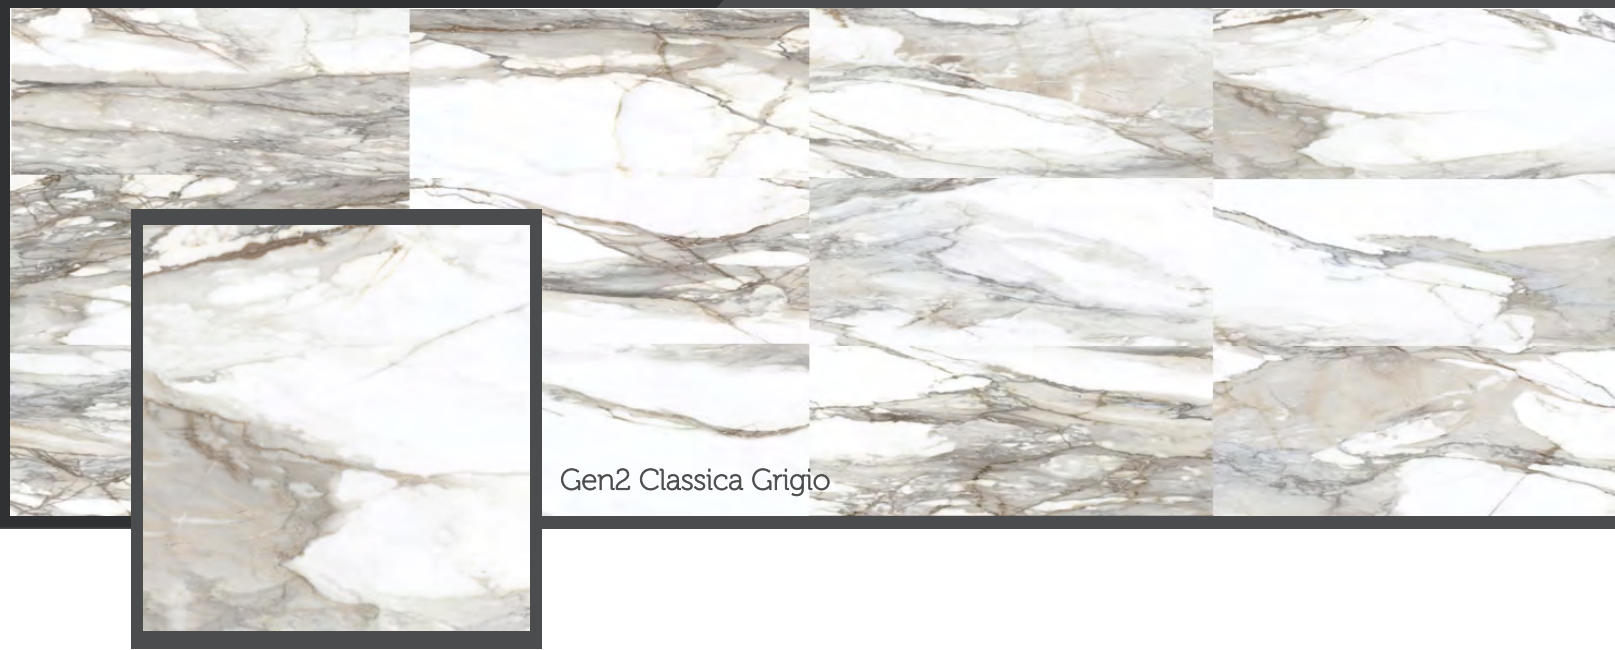

Gen2 Classica

Deriving its name for the classic, elegant marble used throughout the ages and the world in art and architecture, Gen2 Classica will add a timeless luxury to any home.

Gen2 Classica Crema

Gen2 Classica

Type
Porcelain

Place of origin
United States of America

Shade variation
V3

Water absorption
<0.5%

DCOF
≥ 0.42

Frost Resistant
Yes

PEI
N/A

MOHS
Pol. 4-5
Matte 7