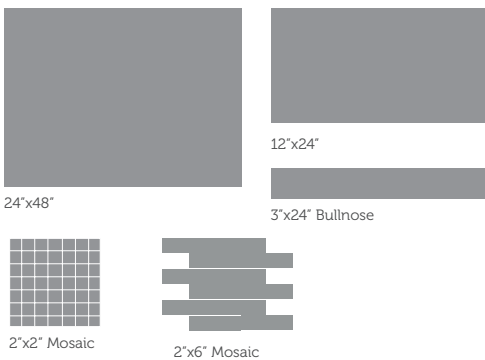

NOTTE

BIANCA

WHITE ONYX

GREY ONYX

STOCKING ONLY: MATTE 12X24 - TX ONLY PRODUCT

Size*	UOM	CTN/SF	PCS/CTN	PLT/SF	CTN/LBS	PLT/LBS
12"x24"	SF	15.50	8	496.00	58.306	1907.14
24"x48"	SF	31.00	4	620.00	118.73	2412.87
2"x2" Mosaic	EA	4.844	5		17.75	
2"x6" Mosaic	EA	4.844	5		17.75	
3"x24" Bullnose	EA	7.75	16		37.20	
6"x12" Cove Base	EA	3.875	8		13.60	