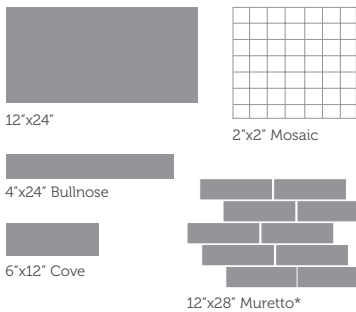

### PEI

IV - Ivory, Desert, Grey, Natural

V - Ice

### Usage

Residential/Commercial

IVORY

NATURAL

DESERT

ICE

GREY

Size	UOM	CTN/SF	PLT/SF	CTN/LBS	PLT/LBS
12"x24"	SF	15.82	506.32	66.58	2130.56
4"x24" Bullnose	EA	23.78		43.87	2632.20
6"x12" Cove Base (Special Order)	EA	3.87	417.96	16.50	1782.00
2"x2" Mosaic	EA	3.87	313.87	16.53	1338.93
12"x28" Muretto (Special Order)	EA	7.75	232.50	31.97	959.10