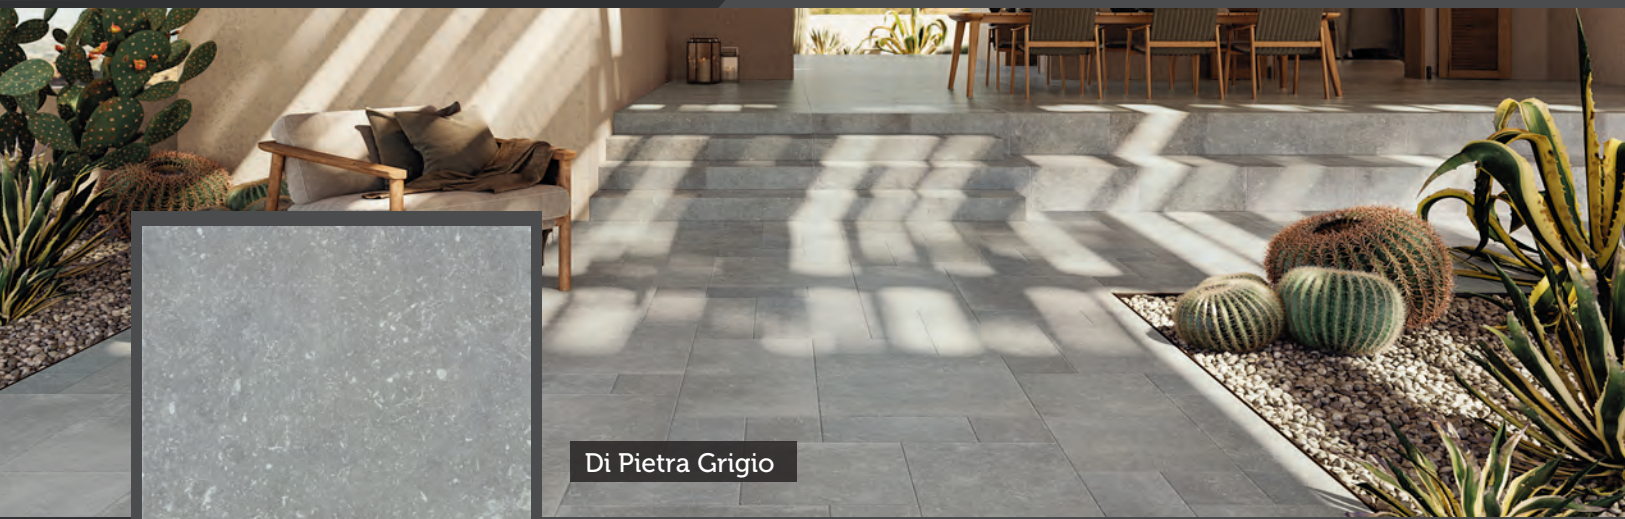

Di Pietra

Di Pietra stone's rustic charm and beautiful chiseled edge design introduces a unique 6 tile pattern that can be installed in 2 different designs. The stone effect celebrates nature's beauty and draws inspiration from the Earth's rich stone resources.

Di Pietra Avorio

Di Pietra Grigio

Di Pietra

Type
Porcelain

Place of origin
Italy

Shade variation
V3

Water absorption
<0.3 %

DCOF
> 0.42