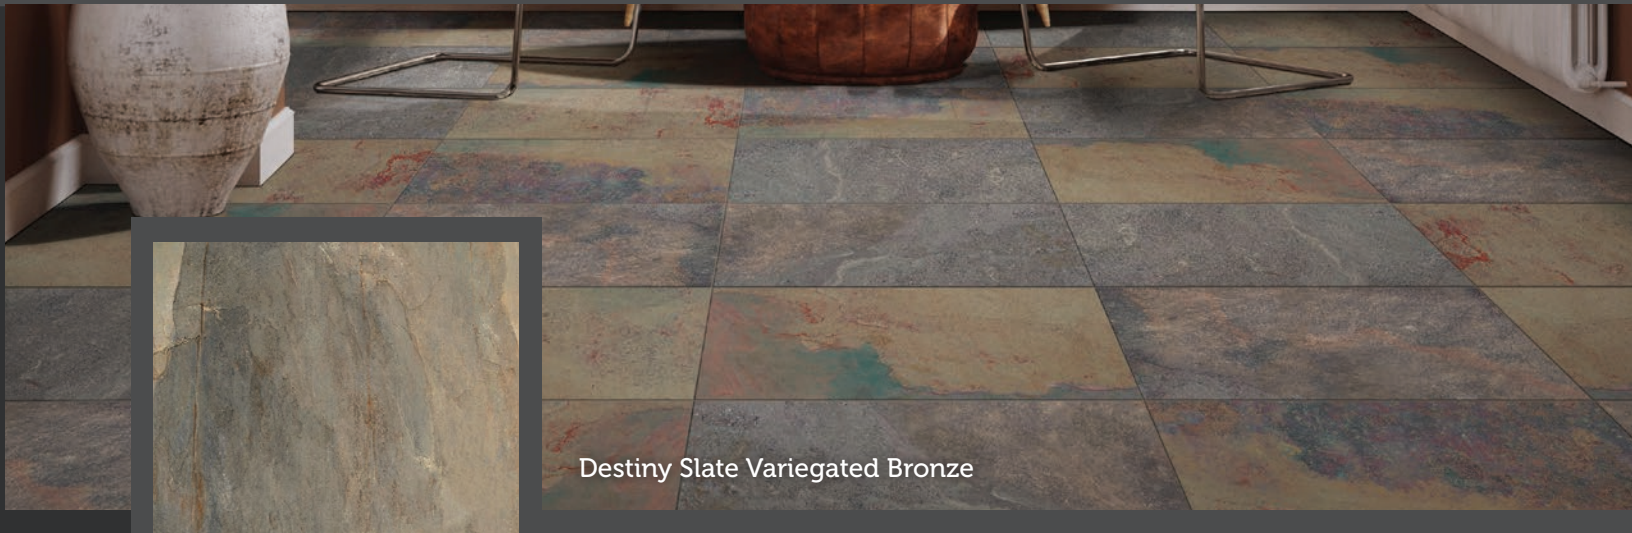

# Destiny Slate

The Destiny Slate collection provides a mimicking of natural slate, which captures the earthy beauty of the distinctive natural stone. Destiny Slate can add a touch of the rustic-yet refined to your project.

Destiny Slate Variegated Bronze

The best thing to have around your house.

Destiny Slate Variegated Bronze

VARIEGATED BRONZE

## Destiny Slate

**Type**

Porcelain

**Place of origin**

USA

**Shade variation**

V3

**Water absorption**