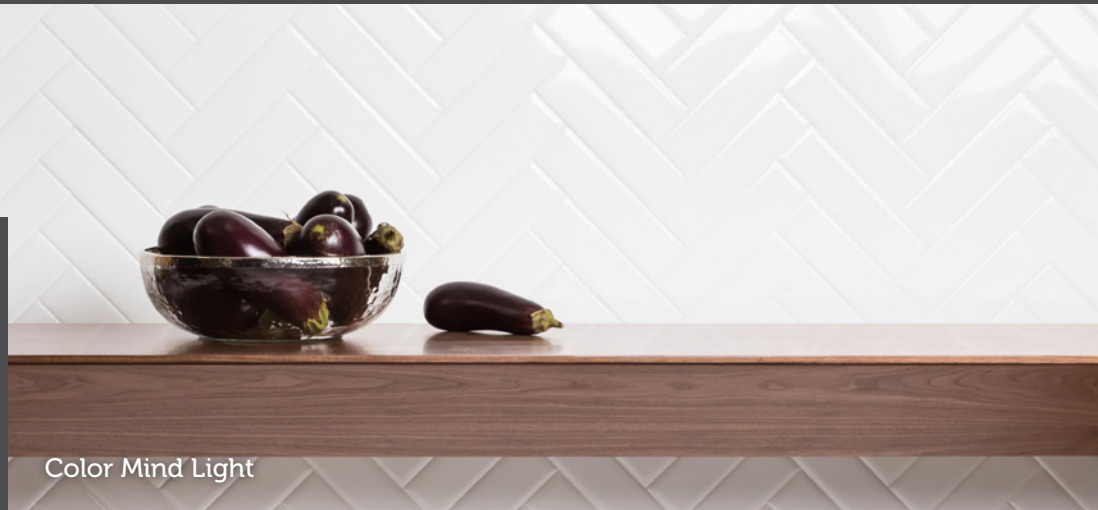

**ACME
BRICK**
TILE & STONE

Color Mind

Color Mind is a ceramic wall tile that puts a spin on the conventional subway tile look. Available in a smooth matte finish & satin-like touch, Color Mind escapes from the ordinary and enchants with a wide range of colors. The deep tones and contemporary colouring will create a fresh look in both classic and modern spaces. Whether used in a single or multiple colour application, the pattern and design possibilities are endless.

Color Mind Navy

Color Mind Light

Color Mind

Type

White Body Ceramic

Place of origin

Brazil

Shade variation