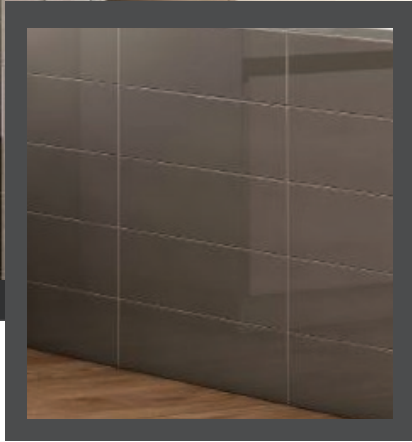

Color Collection Taupe Bright 6"x18"

Color Collection Wall Tile

Type
Ceramic

Usage
Residential/Commercial Walls

GROUP 0

GROUP 1

GROUP 2

GROUP 3

Packaging Info

Size	SF per carton	PC per carton
4 1/4"x4 1/4"	10	80
3"x6"	10	80
2"x8"	6.45	60
6"x6"	12.5	50
6"x8"	6.45	60
3"x12"	12.59	50
3"x12" Picket	11.79	50
4 1/4"x10"	11.25	38
4 1/4"x16"	11	23
6"x18"	12	16
9 1/2"x13"	25.57	30
13"x24"	23.49	11