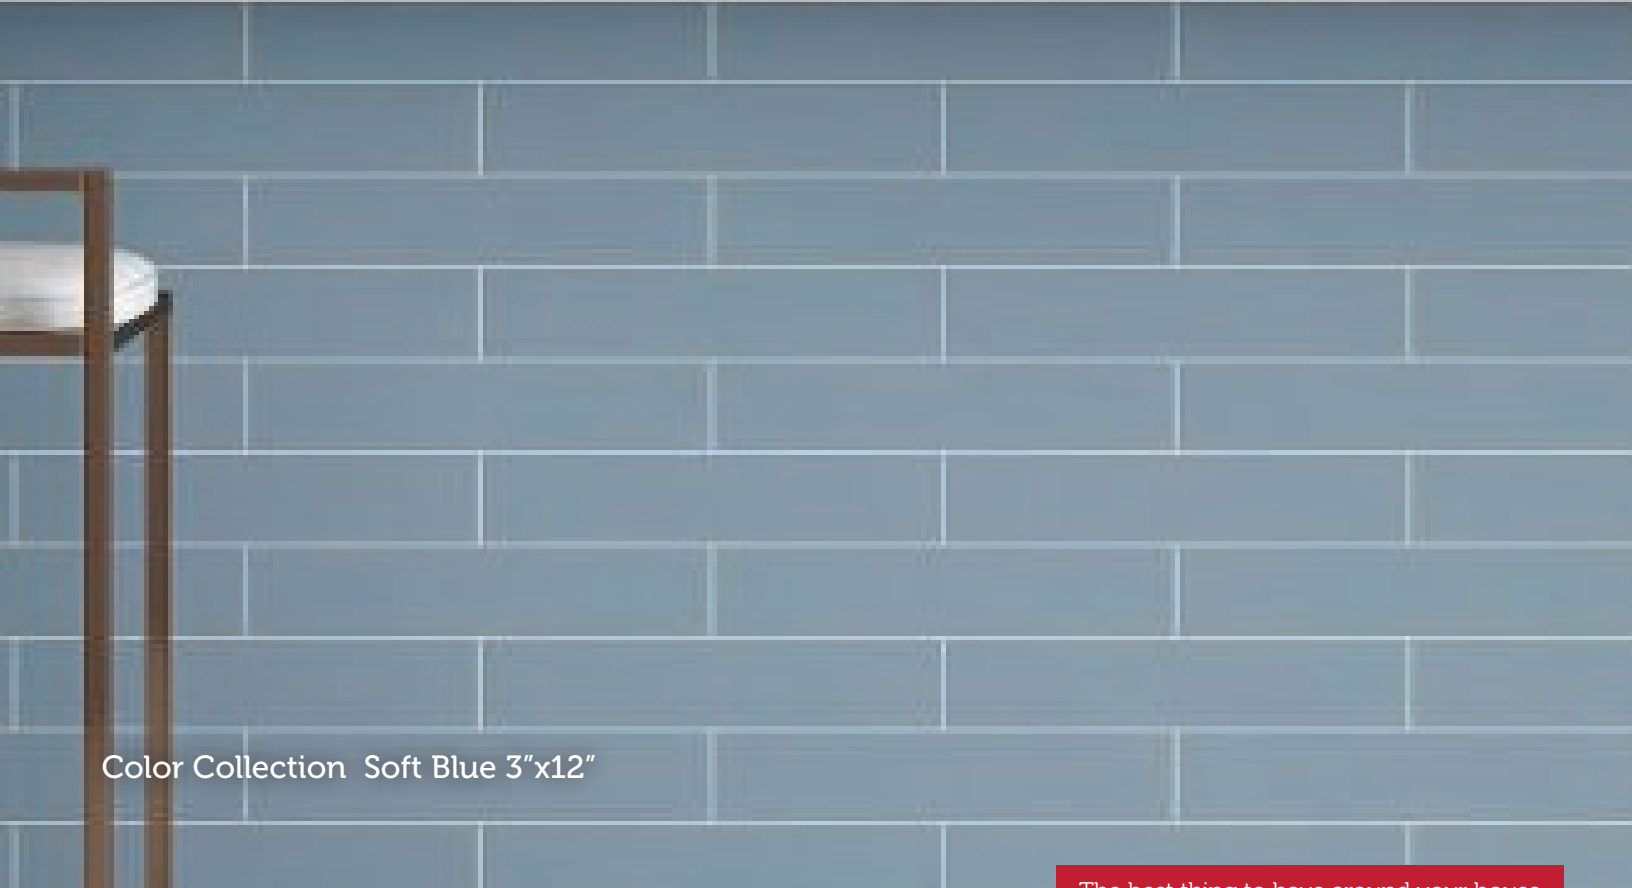

Color Collection Wall Tile

Our flagship collection. This classic has been revamped with a variety of formats and finishes to make it more modern and versatile. Ideal for any commercial or residential space, let our color palette be the inspiration for your next project.

Color Collection Soft Blue 3"x12"

The best thing to have around your house.

Color Collection Taupe Bright 6"x18"

Color Collection Wall Tile

Type
Ceramic

Usage
Residential/Commercial Walls

GROUP 0

White Ice Bright U081
2x8, 3x6, 3x12, 3x12 Picket, 4x4x4, 4x6x10, 4x6x6, 6x6, 6x8, 9x13, 13x24