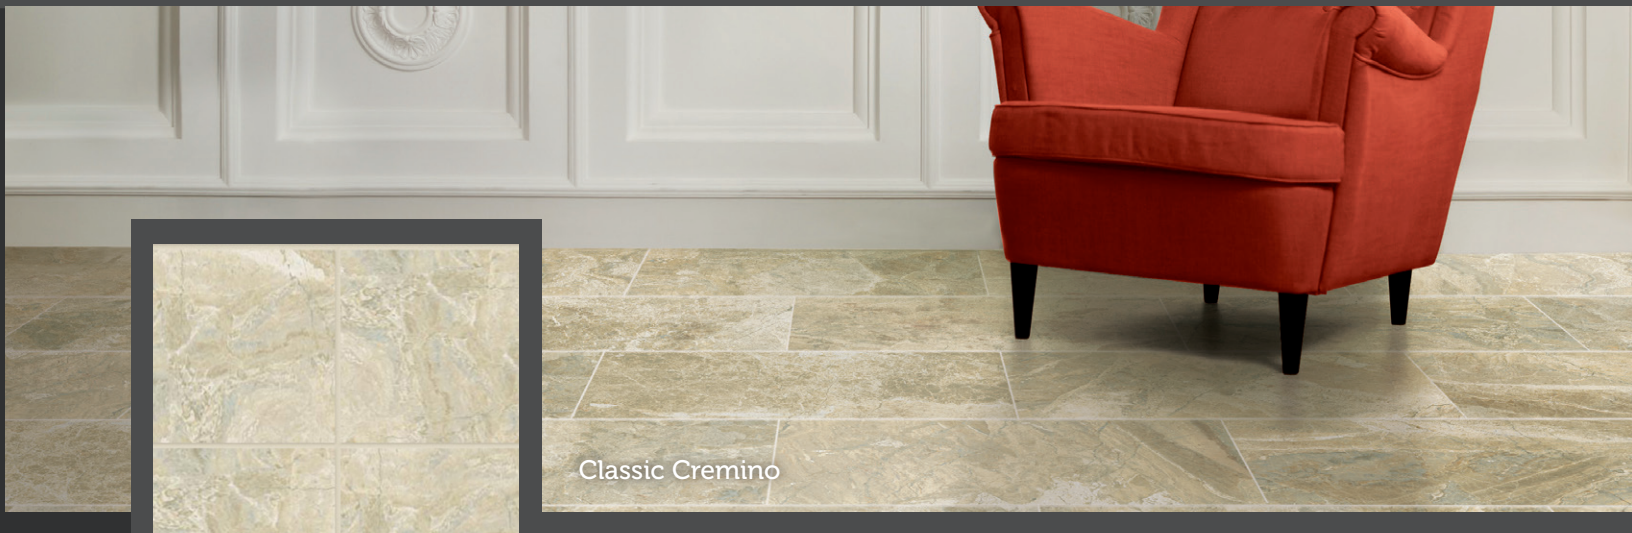

Classic

Sophisticated and timeless porcelain marbles embody luxury at its finest with the Classic collection. This collection brings some of the world's most illustrious natural stone looks to your home. Available in three modern colors, Classic evokes old world Italian style with its bold and realistic veining patterns. The Classic collection offers popular sizes with a selection of decorative pieces that are ideal for commercial and residential floor and wall applications.

Classic Statuarietto

Classic Cremino

Classic

Type

Color Body Porcelain

Place of origin

USA

Shade variation