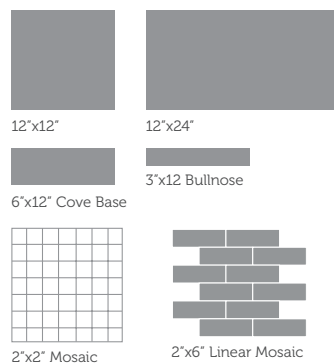

Size	UOM	CTN/SF	PLT/SF	CTN/LBS	PLT/LBS
12"x12"	SF	9.79	58.74	37.89	227.34
12"x24"	SF	15.75	504	59.06	1890
3"x12" Bullnose	EA	15		14.25	
6"x12" Cove Base	EA	8		36.4	
2"x6" Linear Mosaic	EA	5		22.75	
2"x2" Mosaic	EA	5		22.75	