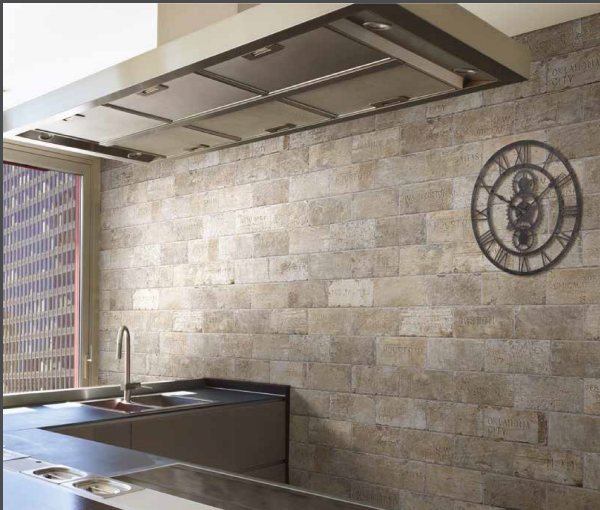

Chicago South Side

Chicago

Type
Porcelain

Place of origin
Italy

Shade variation
V4

Water absorption
< 0.05%

DCOF
0.65

Frost Resistant
YES

PEI
IV

MOHS
7

Usage
Residential/Commercial

South Side City has up to 7% of Chicago stamped on brick.
South Side City Mix has 26 designs available with each box containing a random mix. Each City Mix box contains 34 pieces of 4" x 8" tiles, randomly selected.
Cities represented in this collection are: Boston, Chicago, Dallas, Denver, Detroit, Houston, Indianapolis, Kansas City, Las Vegas, Los Angeles, Miami, New Orleans, New York City, Oklahoma City, Philadelphia, Phoenix, San Diego, San Francisco, Seattle, and Washington.

Size*	UOM	CTN/SF	PLT/SF	CTN/LBS	PLT/LBS
10"x11" Hex	SF	10.14	527.04	43.91	2282
4"x8"	SF	7.32	407.16	33.53	1864.8

The best thing to have around your house.