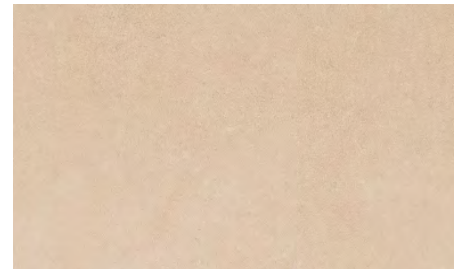

Belgique

The Pierre Bleue or Blue Stone is a limestone that is typically found in Belgium. This wonderful stone carries small fossils that stand out on its dark blue surface. Belgique is a unique blend of Blue Stone and concrete. Created through design, Belgique has a distinctive style that does not exist in nature.

Ocean

Sky

Belgique

Type
Coloured-Body Glazed
Porcelain

Place of origin
USA

Shade variation
V2

Water absorption
≤ 0.5%

DCOF
≥ 0.42

Frost Resistant
Yes

PEI
IV - V

Usage
Residential/Commercial

OCEAN

BEACH

SEA SHELL

SKY

12X24